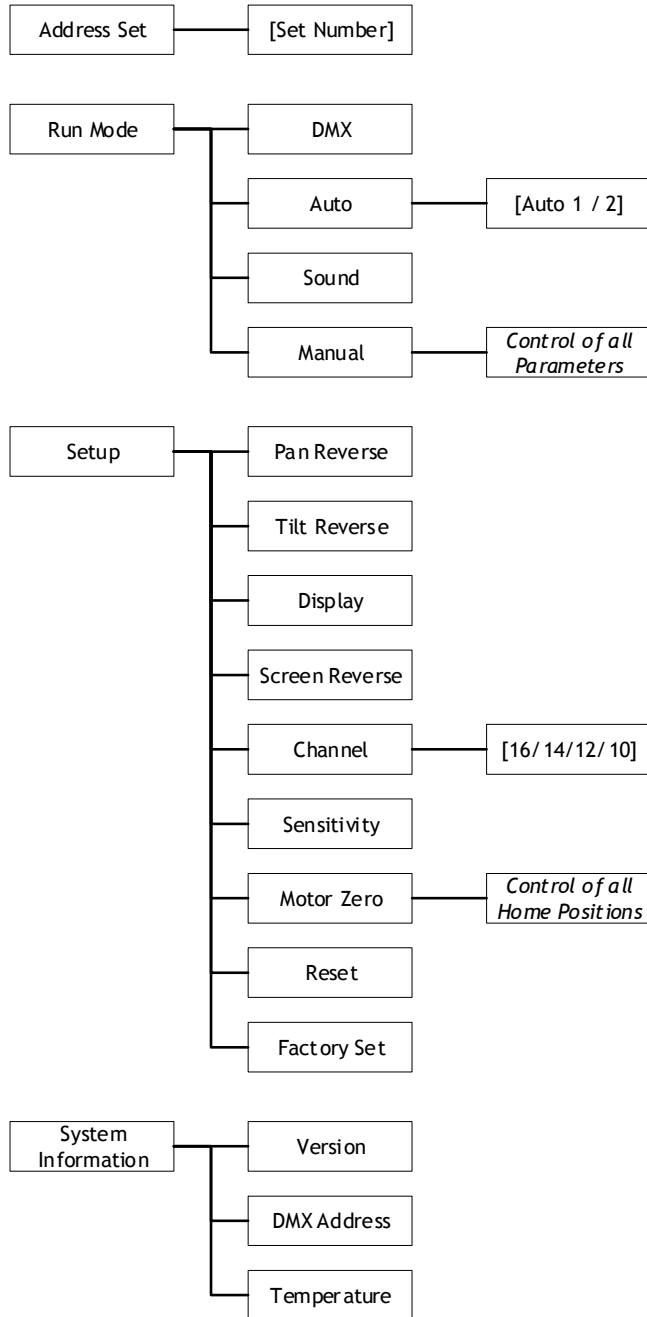

## ULShark 150W LED Beam Spot Moving Head Manual

### Specification

- 150W High Output White LED
- 50,000 Hour Lifespan
- Powercon In / Out
- 3 Pin DMX In / Out
- Fixed 15° Beam Angle
- Variable Focus
- 10, 12, 14, or 16 Channel Operating Modes
- Variable Fan Speed Control from Temperature
- Colour Wheel (7 Colours + White)
- Fixed Gobo Wheel (8 Gobos + White)
- Fully Indexable Gobo Wheel (6 Gobos + White)
- 3 Facet Prism (With variable rotary speed)
- 1 - 25 Hz Strobe
- Inbuilt programs for automatic use and sound to light
- Full Colour LCD Display
- Omega Clamp Rigging Points

Input Voltage: AC90-260V  
50/60Hz  
Power Consumption: 250W  
Weight: 10.6kg

10CH	12CH	14CH	16CH	Function	Channel Value	Description	
CH1	CH1	CH1	CH1	Pan	0-255	0-540°	
-	-	CH2	CH2	Pan fine	0-255	Pan Fine	
CH2	CH2	CH3	CH3	Tilt	0-255	0-270°	
-	-	CH4	CH4	Tilt Fine	0-255	Tilt Fine	
CH3	CH3	CH5	CH5	X, Y speed	0-255	From fast to slow	
CH4	CH4	CH6	CH6	LED Dimmer	0-255	0 - 100% Intensity	
CH5	CH5	CH7	CH7	LED Strobe	0-7	Open	
					8-250	Strobe slow to fast	
					251-255	Open	
CH6	CH6	CH8	CH8	7 colors + White	0-15	White	
					16-31	Red	
					32-47	Green	
					48-63	Yellow	
					64-79	Blue	
					80-95	Magenta	
					96-111	Orange	
					112-127	Cyan	
					128-191	Colour Wheel Rotation - CW slow to fast	
					192-255	Colour Wheel Rotation - CCW slow to fast	
CH7	CH7	CH9	CH9	8 Static	0-6	Open	