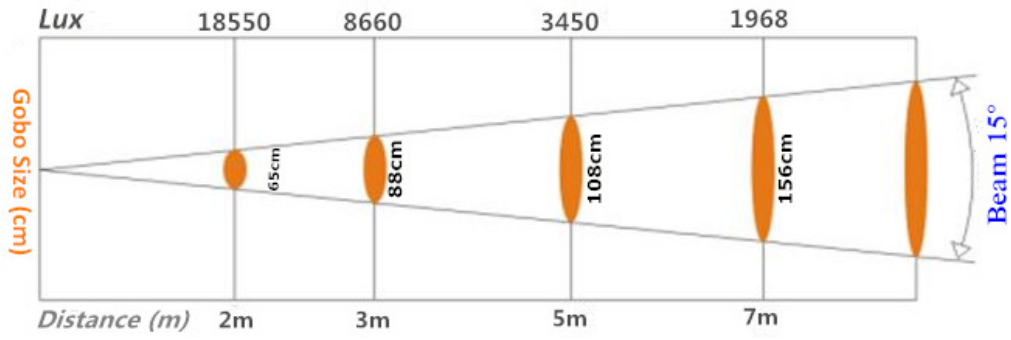

## ULShark 150W LED Beam Spot Moving Head Manual

### Specification

- 150W High Output White LED
- 50,000 Hour Lifespan
- Powercon In / Out
- 3 Pin DMX In / Out
- Fixed 15° Beam Angle
- Variable Focus
- 10, 12, 14, or 16 Channel Operating Modes
- Variable Fan Speed Control from Temperature
- Colour Wheel (7 Colours + White)
- Fixed Gobo Wheel (8 Gobos + White)
- Fully Indexable Gobo Wheel (6 Gobos + White)
- 3 Facet Prism (With variable rotary speed)
- 1 - 25 Hz Strobe
- Inbuilt programs for automatic use and sound to light
- Full Colour LCD Display
- Omega Clamp Rigging Points

Input Voltage: AC90-260V  
50/60Hz  
Power Consumption: 250W  
Weight: 10.6kg

10CH	12CH	14CH	16CH	Function	Channel Value	Description	
CH1	CH1	CH1	CH1	Pan	0-255	0-540°	
-	-	CH2	CH2	Pan fine	0-255	Pan Fine	
CH2	CH2	CH3	CH3	Tilt	0-255	0-270°	
-	-	CH4	CH4	Tilt Fine	0-255	Tilt Fine	
CH3	CH3	CH5	CH5	X, Y speed	0-255	From fast to slow	
CH4	CH4	CH6	CH6	LED Dimmer	0-255	0 - 100% Intensity	
CH5	CH5	CH7	CH7	LED Strobe	0-7	Open	
					8-250	Strobe slow to fast	
					251-255	Open	
CH6	CH6	CH8	CH8	7 colors + White	0-15	White	
					16-31	Red	
					32-47	Green	
					48-63	Yellow	
					64-79	Blue	
					80-95	Magenta	
					96-111	Orange	
					112-127	Cyan	
					128-191	Colour Wheel Rotation - CW slow to fast	
					192-255	Colour Wheel Rotation - CCW slow to fast	
CH7	CH7	CH9	CH9	8 Static	0-6	Open	