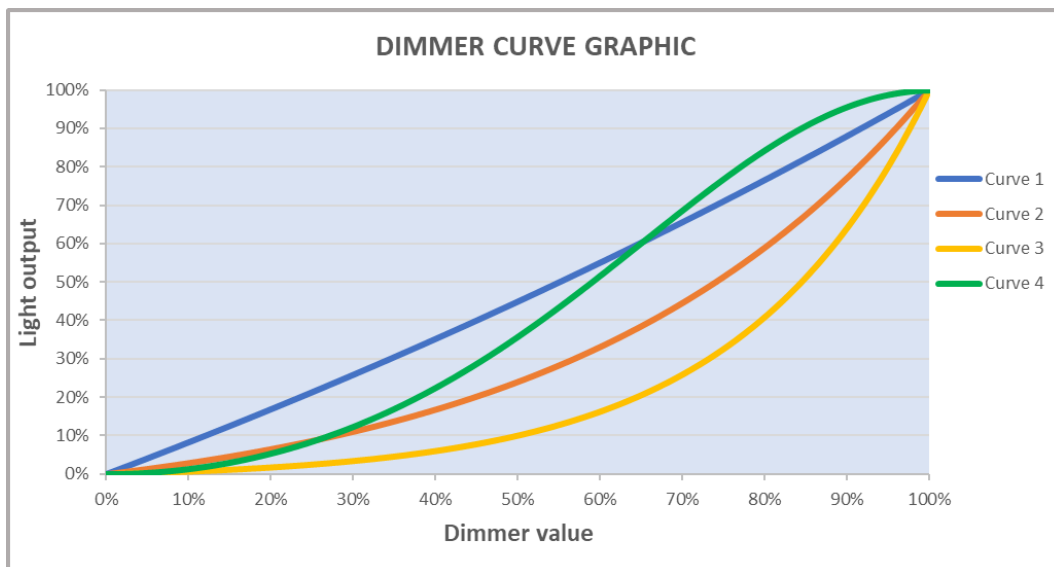

RGBW	RGBW 16bit	BIT Value	Function
12	16		RESET
		000 - 025	Unused range
		026 - 076	Reset: The reset sequence is activated passing through the unused levels range and staying in this range for 5 seconds
		077 - 255	Not used

IMPORTANT NOTE: Dimmer Curve 5 has all the Leds synchronized, for balanced behavior in white.