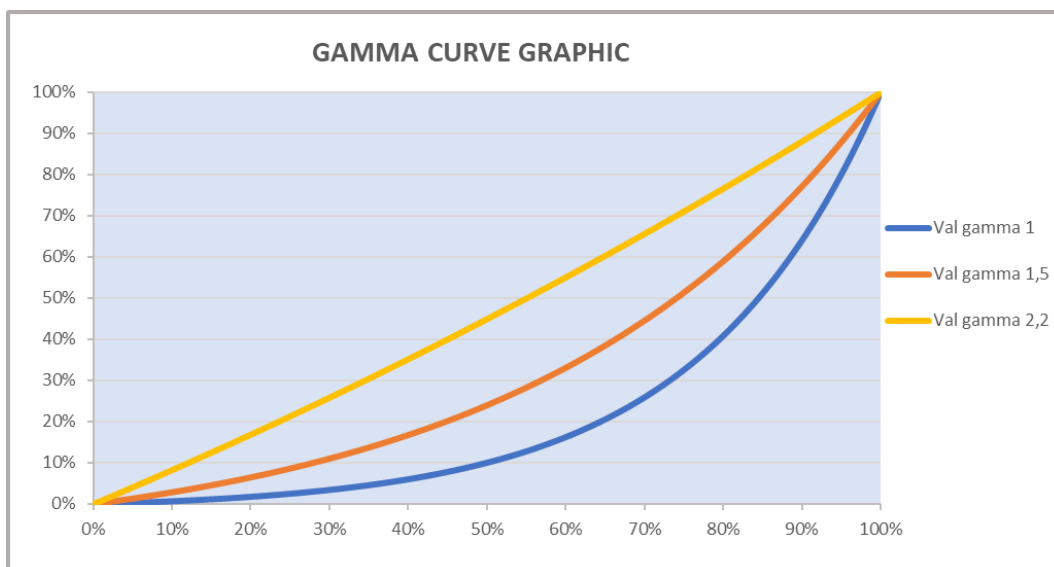

RGBW	RGBW 16bit	BIT Value	Function
12	16		RESET
		000 - 025	Unused range
		026 - 076	Reset: The reset sequence is activated passing through the unused levels range and staying in this range for 5 seconds
		077 - 255	Not used

IMPORTANT NOTE: Dimmer Curve 5 has all the Leds synchronized, for balanced behavior in white.