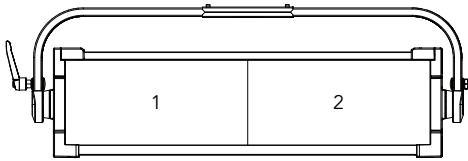

FILM
5M17Ch and 6M33Ch

Ch	5M17Ch	Ch	6M33Ch
1	CONTROL	1	CONTROL
2	PIXEL 1 DIMMER	2	PIXEL 1 DIMMER
3	PIXEL 1 CCT	3	PIXEL 1 DIMMER FINE
4	PIXEL 1 HUE	4	PIXEL 1 CCT
5	PIXEL 1 CROSSFADE FROM CCT TO COLOR	5	PIXEL 1 CCT FINE
6	PIXEL 1 RED	6	PIXEL 1 HUE
7	PIXEL 1 GREEN	7	PIXEL 1 HUE FINE
8	PIXEL 1 BLUE	8	PIXEL 1 CROSSFADE FROM CCT TO COLOR
9	PIXEL 1 WHITE	9	PIXEL 1 CROSSFADE FROM CCT TO COLOR FINE
10	PIXEL 2 DIMMER	10	PIXEL 1 RED
11	PIXEL 2 CCT	11	PIXEL 1 RED FINE
12	PIXEL 2 HUE	12	PIXEL 1 GREEN
13	PIXEL 2 CROSSFADE FROM CCT TO COLOR	13	PIXEL 1 GREEN FINE
14	PIXEL 2 RED	14	PIXEL 1 BLUE
15	PIXEL 2 GREEN	15	PIXEL 1 BLUE FINE
16	PIXEL 2 BLUE	16	PIXEL 1 WHITE
17	PIXEL 2 WHITE	17	PIXEL 1 WHITE FINE
PIXEL LAYOUT		18	PIXEL 2 DIMMER
		19	PIXEL 2 DIMMER FINE
		20	PIXEL 2 CCT
		21	PIXEL 2 CCT FINE
		22	PIXEL 2 HUE
		23	PIXEL 2 HUE FINE
		24	PIXEL 2 CROSSFADE FROM CCT TO COLOR
		25	PIXEL 2 CROSSFADE FROM CCT TO COLOR FINE
		26	PIXEL 2 RED
		27	PIXEL 2 RED FINE
		28	PIXEL 2 GREEN
		29	PIXEL 2 GREEN FINE
		30	PIXEL 2 BLUE
		31	PIXEL 2 BLUE FINE
		32	PIXEL 2 WHITE
		33	PIXEL 2 WHITE FINE