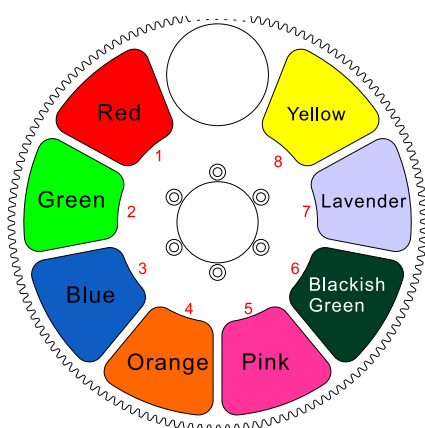

FINE 600L BSWF

Rotating gobos

Code:190257000132
OD: Ø25.7 Pattern: Ø21
T=1.1mm Position: 1

Code:190257000134
OD: Ø25.7 Pattern: Ø21
T=1.1mm Position: 2

Code:190257000133
OD: Ø25.7 Pattern: Ø21
T=1.1mm Position: 3

Code:190257000138
OD: Ø25.7 Pattern: Ø21
T=1.1mm Position: 4

Code:190257000139
OD: Ø25.7 Pattern: Ø21
T=1.1mm Position: 5

Code:190257000137
OD: Ø25.7 Pattern: Ø21
T=1.1mm Position: 6

Code:190257000136
OD: Ø25.7 Pattern: Ø21
T=1.1mm Position: 7

Color wheel

Fixed gobo wheel