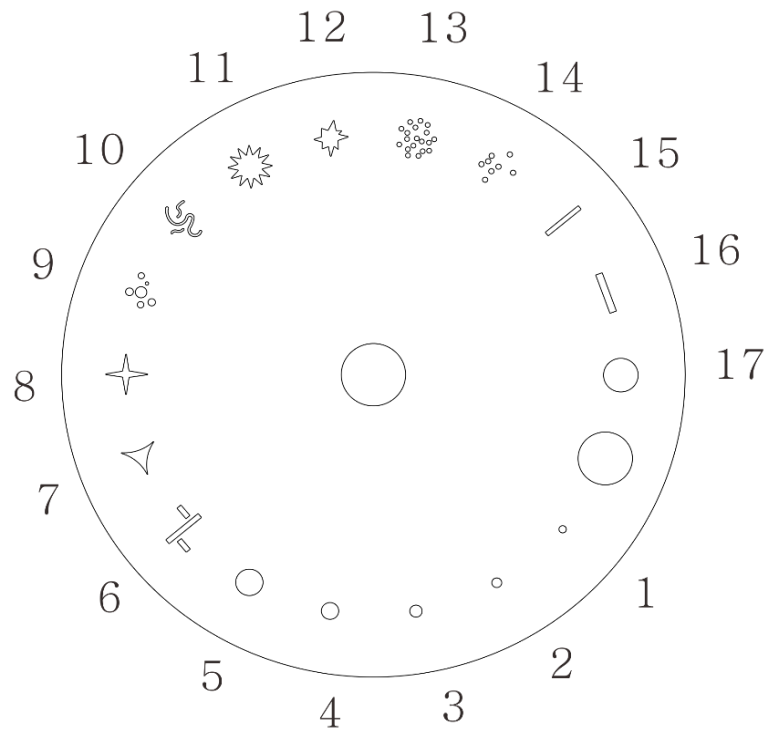

Static Gobo Wheel