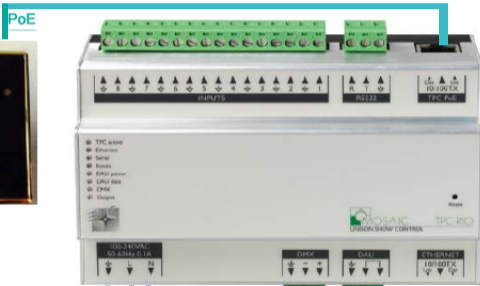

## Example of Mosaic controlling Dali

DALI : "Digital Addressable Lighting Interface"

1.) System Controller: Mosaic Tessera - M-TPC :  
ETC PN: 7180A1360-x --- M-TPC, 512 Outputs

2.) Dali Interface: Mosaic TPC - RIO (with Dali) :  
ETC PN: 7180A1340 --- MTPC-RIO

3.) Dali PSU :  
i.e. Tridonic Dali PS

4.) Dali Ballast :  
i.e. Tridonic PCA T5 ECO

5.) Lamp: T5  
any generic